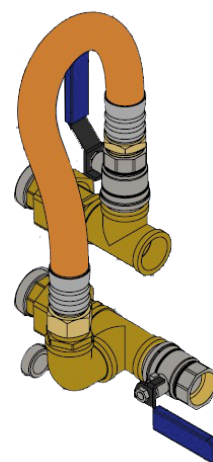

PRODUCT DATA SHEET

Standing: 2024-11-13

External Bypass

UC 8 - 24

Part Number: A000010

Features

- Required if the temperature difference between inlet and outlet is more than 10 °C

Technical Features