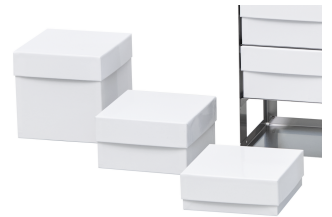

PRODUCT DATA SHEET

Standing: 2024-09-27

Cryo box, 136 x 136 x 50 mm, cardboard
white, water repellent
Part Number: A001386

Features

- The box can optionally be equipped with different grid divisions
- Example photo, image does not show the actual item