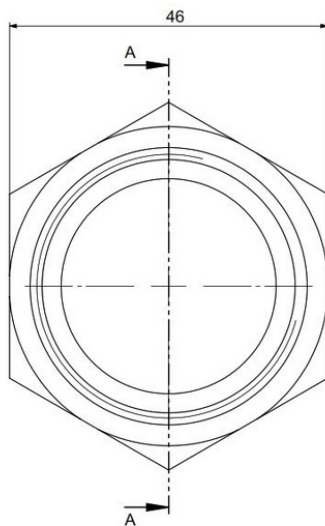

PRODUCT DATA SHEET

Standing: 2024-11-13

Union nut M38 x 1.5

Part Number: EO V 197

Technical Features

Material

Stainless steel

Weight

0.1 kg

LAUDA DR. R. WOBSE R GMBH & CO. KG
Laudaplatz 1 • 97922 Lauda-Königshofen • DE

T + 49 (0) 9343 503-0
info@lauda.de • www.lauda.de
WEEE-Reg-Nr.: DE 66 42 40 57

Kommanditgesellschaft: Sitz Lauda-Königshofen
Registergericht Mannheim • HRA 560069

Persönlich haftende Gesellschafterin:
LAUDA DR. R. WOBSE R Verwaltungs-GmbH
Sitz Lauda-Königshofen
Registergericht Mannheim • HRB 560226

Geschäftsführer:
Dr. Gunter Wobser (Vors.), Dr. Mario Englert,
Dr. Marc Stricker
Beirat: Dr. Gerhard Wobser