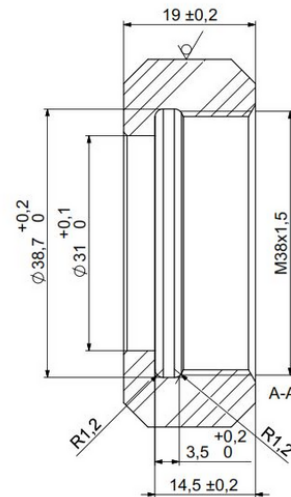

PRODUCT DATA SHEET

Standing: 2024-11-13

Union nut M38 x 1.5

Part Number: EO V 197

Technical Features

Material

Stainless steel

Weight

0.1 kg

LAUDA DR. R. WOBSE R GMBH & CO. KG
Laudaplatz 1 • 97922 Lauda-Königshofen • DE

T + 49 (0) 9343 503-0
info@lauda.de • www.lauda.de
WEEE-Reg-Nr.: DE 66 42 40 57

Kommanditgesellschaft: Sitz Lauda-Königshofen
Registergericht Mannheim • HRA 560069

Persönlich haftende Gesellschafterin:
LAUDA DR. R. WOBSE R Verwaltungs-GmbH
Sitz Lauda-Königshofen
Registergericht Mannheim • HRB 560226

Geschäftsführer:
Dr. Gunter Wobser (Vors.), Dr. Mario Englert,
Dr. Marc Stricker
Beirat: Dr. Gerhard Wobser