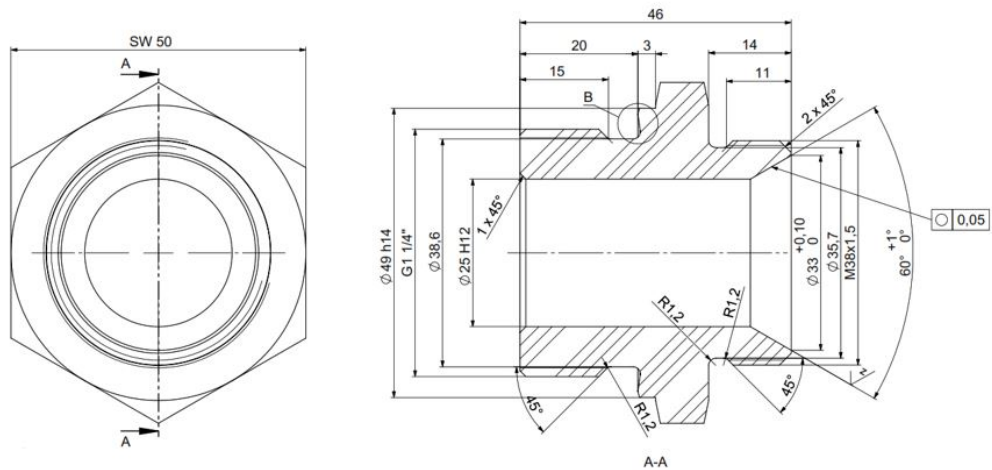

PRODUCT DATA SHEET

Standing: 2024-03-22

Adapter M38 x 1.5 O to G 1 1/4" O

Part Number: EO V 223

Technical Features

Material

Stainless steel

LAUDA DR. R. WOBSE R GMBH & CO. KG
Laudaplatz 1 • 97922 Lauda-Königshofen • DE

T + 49 (0) 9343 503-0
info@lauda.de • www.lauda.de
WEEE-Reg-Nr.: DE 66 42 40 57

Kommanditgesellschaft: Sitz Lauda-Königshofen
Registergericht Mannheim • HRA 560069

Persönlich haftende Gesellschafterin:
LAUDA DR. R. WOBSE R Verwaltungs-GmbH
Sitz Lauda-Königshofen
Registergericht Mannheim • HRB 560226

Geschäftsführer:
Dr. Gunter Wobser (Vors.), Dr. Mario Englert,
Dr. Ralf Hermann, Dr. Marc Stricker
Beirat: Dr. Gerhard Wobser