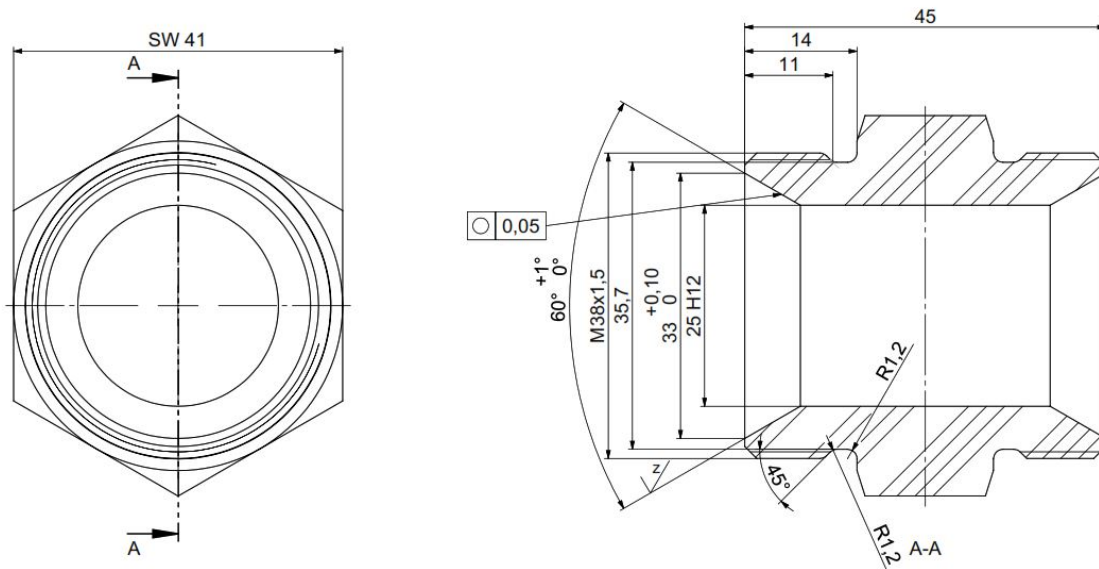

PRODUCT DATA SHEET

Standing: 2024-11-13

Adapter M38 x 1.5 O to M38 x 1.5 O

Part Number: EO V 225

Technical Features

Material

Stainless steel

Weight

0.2 kg

LAUDA DR. R. WOBSE R GMBH & CO. KG
Laudaplatz 1 • 97922 Lauda-Königshofen • DE

T + 49 (0) 9343 503-0
info@lauda.de • www.lauda.de
WEEE-Reg-Nr.: DE 66 42 40 57

Kommanditgesellschaft: Sitz Lauda-Königshofen
Registergericht Mannheim • HRA 560069

Persönlich haftende Gesellschafterin:
LAUDA DR. R. WOBSE R Verwaltungs-GmbH
Sitz Lauda-Königshofen
Registergericht Mannheim • HRB 560226

Geschäftsführer:
Dr. Gunther Wobser (Vors.), Dr. Mario Englert,
Dr. Marc Stricker
Beirat: Dr. Gerhard Wobser