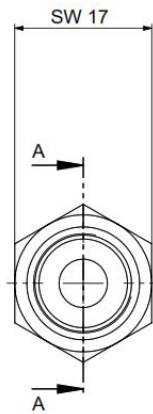

Technical Features

Material

Stainless steel

Weight

0.0 kg

Reserve technical changes

LAUDA DR. R. WOBSE R GMBH & CO. KG
Laudaplatz 1 • 97922 Lauda-Königshofen • DE

T + 49 (0) 9343 503-0
info@lauda.de • www.lauda.de
WEEE - Reg.-Nr.: DE 66 42 40 57

Kommanditgesellschaft: Sitz Lauda-Königshofen
Registergericht Mannheim • HRA 560069

Persönlich haftende Gesellschafterin:
LAUDA DR. R. WOBSE R Verwaltungs-GmbH
Sitz Lauda-Königshofen
Registergericht Mannheim • HRB 560226

Geschäftsführer:
Dr. Gunter Wobser (Vors.), Dr. Mario Englert,
Dr. Marc Stricker
Beirat: Dr. Gerhard Wobser