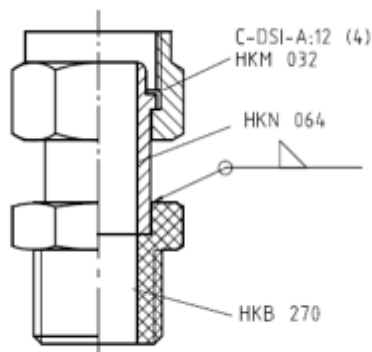

PRODUCT DATA SHEET

Standing: 2024-03-22

Adaptor M16x1 I to G3/8" O

Part Number: HKA 058

Features

- Adapter from metric thread to inch thread

Technical Features

Material

Stainless steel

LAUDA DR. R. WOBSEY GMBH & CO. KG
Laudaplatz 1 • 97922 Lauda-Königshofen • DE

T + 49 (0) 9343 503-0
info@lauda.de • www.lauda.de
WEEE-Reg.-Nr.: DE 66 42 40 57

Kommanditgesellschaft: Sitz Lauda-Königshofen
Registergericht Mannheim • HRA 560069

Persönlich haftende Gesellschafterin:
LAUDA DR. R. WOBSEY Verwaltungs-GmbH
Sitz Lauda-Königshofen
Registergericht Mannheim • HRB 560226

Geschäftsführer:
Dr. Gunther Wobser (Vors.), Dr. Mario Englert,
Dr. Ralf Hermann, Dr. Marc Stricker
Beirat: Dr. Gerhard Wobser