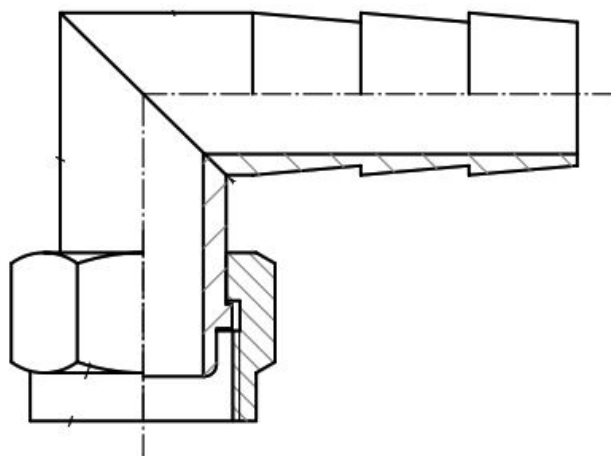

PRODUCT DATA SHEET

Standing: 2024-11-13

Angled olive 13.5 mm to M16 x 1 l

Part Number: HKA 073

Technical Features

Outer diameter	13.5 mm
Material	Stainless steel
Length	3.4 cm
Connection 1 thread (inside)	M16 x 1
Weight	0.0 kg