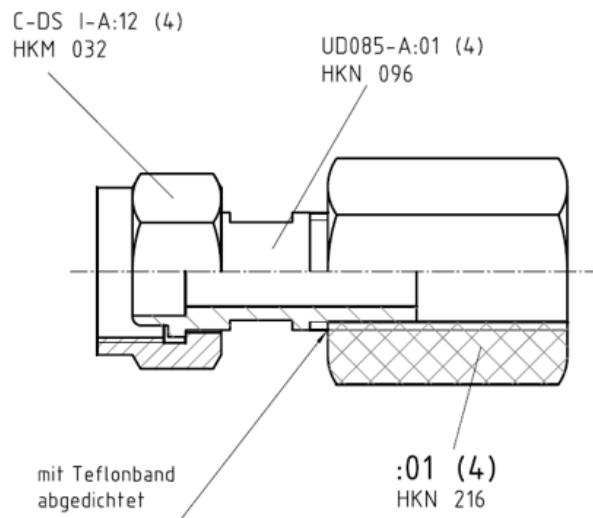

PRODUCT DATA SHEET

Standing: 2024-03-22

Adapter M16 x 1 I to G1/4" I

Part Number: HKA 144

Features

- Adapter from metric thread to inch thread

Technical Features

Material

Stainless steel

LAUDA DR. R. WOBSEY GMBH & CO. KG
Laudaplatz 1 • 97922 Lauda-Königshofen • DE

T + 49 (0) 9343 503-0
info@lauda.de • www.lauda.de
WEEE-Reg-Nr.: DE 66 42 40 57

Kommanditgesellschaft: Sitz Lauda-Königshofen
Registergericht Mannheim • HRA 560069

Persönlich haftende Gesellschafterin:
LAUDA DR. R. WOBSEY Verwaltungs-GmbH
Sitz Lauda-Königshofen
Registergericht Mannheim • HRB 560226

Geschäftsführer:
Dr. Gunther Wobser (Vors.), Dr. Mario Englert,
Dr. Ralf Hermann, Dr. Marc Stricker
Beirat: Dr. Gerhard Wobser