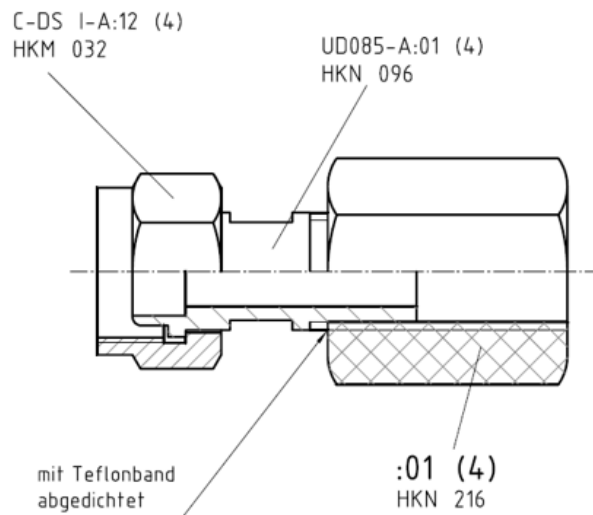

PRODUCT DATA SHEET

Standing: 2024-11-13

Adapter M16 x 1 I to G1/4" I

Part Number: HKA 144

Features

- Adapter from metric thread to inch thread

Technical Features

Material

Stainless steel

Weight

0.1 kg

Reserve technical changes

LAUDA DR. R. WOBSEY GMBH & CO. KG
Laudaplatz 1 • 97922 Lauda-Königshofen • DE

T + 49 (0) 9343 503-0
info@lauda.de • www.lauda.de
WEEE-Reg.-Nr.: DE 66 42 40 57

Kommanditgesellschaft: Sitz Lauda-Königshofen
Registergericht Mannheim • HRA 560069

Persönlich haftende Gesellschafterin:
LAUDA DR. R. WOBSEY Verwaltungs-GmbH
Sitz Lauda-Königshofen
Registergericht Mannheim • HRB 560226

Geschäftsführer:
Dr. Gunther Wobser (Vors.), Dr. Mario Englert,
Dr. Marc Stricker
Beirat: Dr. Gerhard Wobser