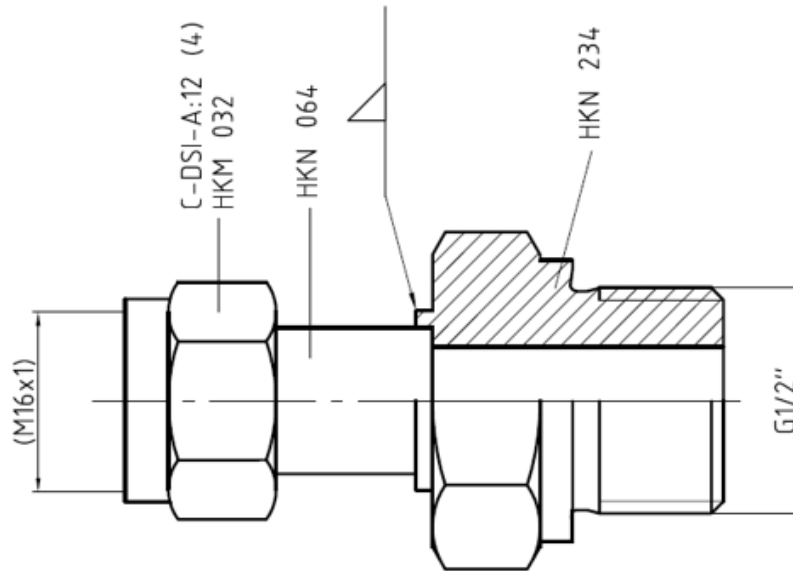

PRODUCT DATA SHEET

Standing: 2024-03-22

Adapter G1/2" A to M16 x 1 I

Part Number: HKA 155

Features

- Adapter from metric thread to inch thread

Technical Features

Material

Stainless steel

LAUDA DR. R. WOBSEY GMBH & CO. KG
Laudaplatz 1 • 97922 Lauda-Königshofen • DE

T + 49 (0) 9343 503-0
info@lauda.de • www.lauda.de
WEEE-Reg-Nr.: DE 66 42 40 57

Kommanditgesellschaft: Sitz Lauda-Königshofen
Registergericht Mannheim • HRA 560069

Persönlich haftende Gesellschafterin:
LAUDA DR. R. WOBSEY Verwaltungs-GmbH
Sitz Lauda-Königshofen
Registergericht Mannheim • HRB 560226

Geschäftsführer:
Dr. Gunther Wobser (Vors.), Dr. Mario Englert,
Dr. Ralf Hermann, Dr. Marc Stricker
Beirat: Dr. Gerhard Wobser