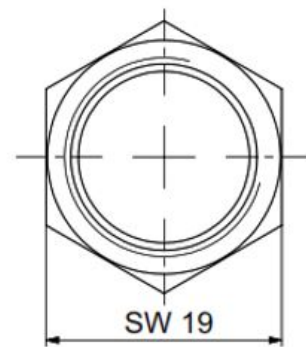

PRODUCT DATA SHEET

Standing: 2024-11-13

Union nut M16 X 1

Part Number: HKM 032

Technical Features

Material

Stainless steel

Weight

0.0 kg

LAUDA DR. R. WOBSEY GMBH & CO. KG
Laudaplatz 1 • 97922 Lauda-Königshofen • DE

T + 49 (0) 9343 503-0
info@lauda.de • www.lauda.de
WEEE-Reg-Nr.: DE 66 42 40 57

Kommanditgesellschaft: Sitz Lauda-Königshofen
Registergericht Mannheim • HRA 560069

Persönlich haftende Gesellschafterin:
LAUDA DR. R. WOBSEY Verwaltungs-GmbH
Sitz Lauda-Königshofen
Registergericht Mannheim • HRB 560226

Geschäftsführer:
Dr. Gunther Wobser (Vors.), Dr. Mario Englert,
Dr. Marc Stricker
Beirat: Dr. Gerhard Wobser