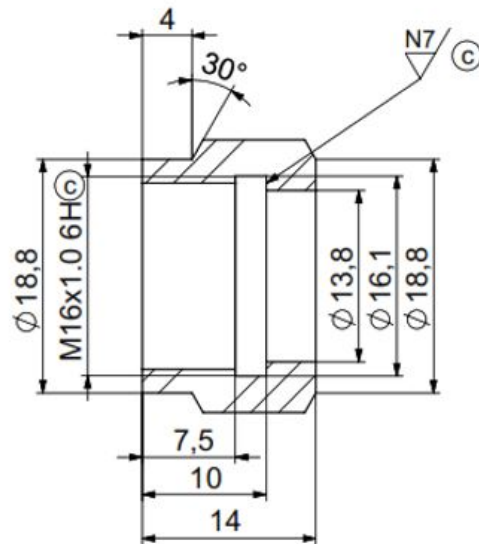

PRODUCT DATA SHEET

Standing: 2024-11-13

Union nut M16 X 1

Part Number: HKM 032

Technical Features

Material

Stainless steel

Weight

0.0 kg

LAUDA DR. R. WOBSEY GMBH & CO. KG
Laudaplatz 1 • 97922 Lauda-Königshofen • DE

T + 49 (0) 9343 503-0
info@lauda.de • www.lauda.de
WEEE-Reg-Nr.: DE 66 42 40 57

Kommanditgesellschaft: Sitz Lauda-Königshofen
Registergericht Mannheim • HRA 560069

Persönlich haftende Gesellschafterin:
LAUDA DR. R. WOBSEY Verwaltungs-GmbH
Sitz Lauda-Königshofen
Registergericht Mannheim • HRB 560226

Geschäftsführer:
Dr. Gunther Wobser (Vors.), Dr. Mario Englert,
Dr. Marc Stricker
Beirat: Dr. Gerhard Wobser