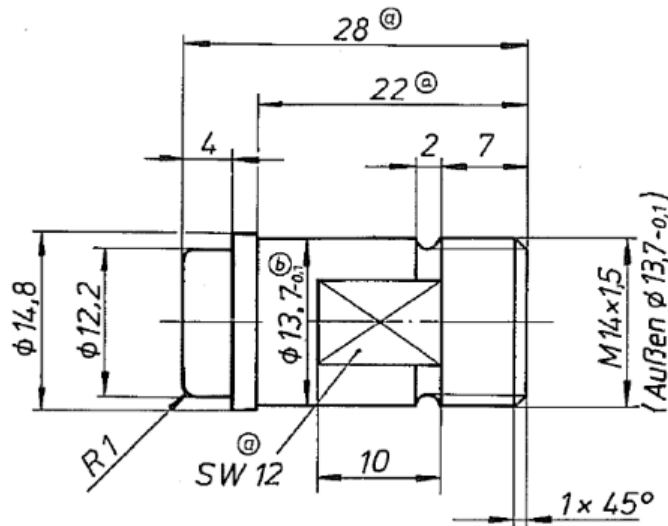

PRODUCT DATA SHEET

Standing: 2024-03-22

Adapter M14 x 1.5 to M16 x 1 ○

Part Number: HKN 059

Features

- Universal connection for thermostats to external consumers

Technical Features

Material

Stainless steel

LAUDA DR. R. WOBSEY GMBH & CO. KG
Laudaplatz 1 • 97922 Lauda-Königshofen • DE

T + 49 (0) 9343 503-0
info@lauda.de • www.lauda.de
WEEE-Reg-Nr.: DE 66 42 40 57

Kommanditgesellschaft: Sitz Lauda-Königshofen
Registergericht Mannheim • HRA 560069

Persönlich haftende Gesellschafterin:
LAUDA DR. R. WOBSEY Verwaltungs-GmbH
Sitz Lauda-Königshofen
Registergericht Mannheim • HRB 560226

Geschäftsführer:
Dr. Gunther Wobser (Vors.), Dr. Mario Englert,
Dr. Ralf Hermann, Dr. Marc Stricker
Beirat: Dr. Gerhard Wobser