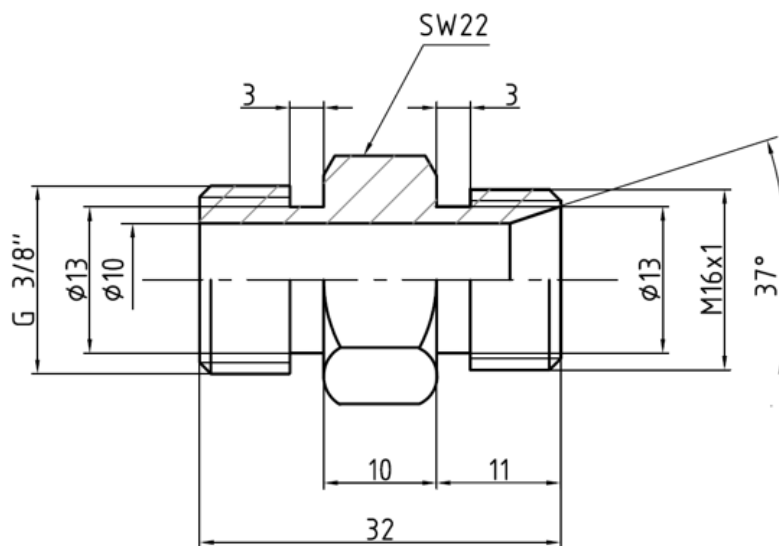

PRODUCT DATA SHEET

Standing: 2024-10-09

Double connector M16 x 1 to G3/8"

Part Number: HKN 195

Features

- Adapter from metric thread to inch thread

Technical Features

Material

Stainless steel

Weight

0.0 kg

Reserve technical changes

LAUDA DR. R. WOBSEY GMBH & CO. KG
Laudaplatz 1 • 97922 Lauda-Königshofen • DE

T + 49 (0) 9343 503-0
info@lauda.de • www.lauda.de
WEEE-Reg-Nr.: DE 66 42 40 57

Kommanditgesellschaft: Sitz Lauda-Königshofen
Registergericht Mannheim • HRA 560069

Persönlich haftende Gesellschafterin:
LAUDA DR. R. WOBSEY Verwaltungs-GmbH
Sitz Lauda-Königshofen
Registergericht Mannheim • HRB 560226

Geschäftsführer:
Dr. Gunther Wobser (Vors.), Dr. Mario Englert,
Dr. Marc Stricker
Beirat: Dr. Gerhard Wobser