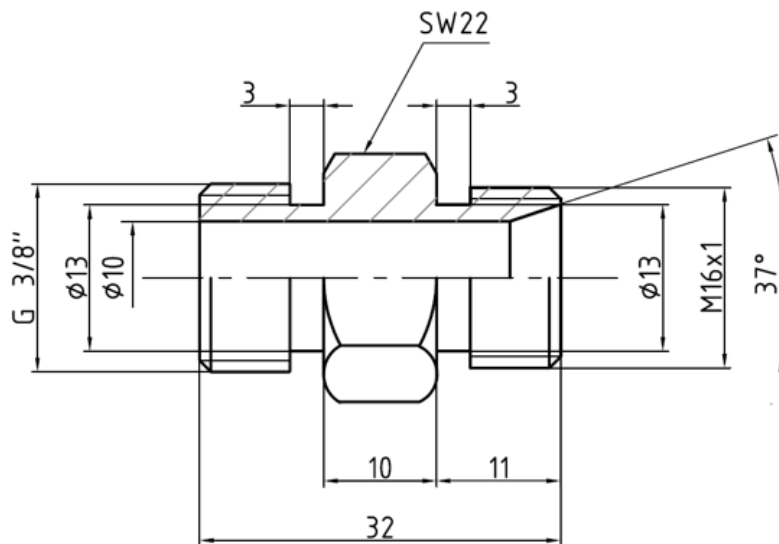

PRODUCT DATA SHEET

Standing: 2024-11-13

Double connector M16 x 1 to G3/8"

Part Number: HKN 195

Features

- Adapter from metric thread to inch thread

Technical Features

Material

Stainless steel

Weight

0.0 kg

LAUDA DR. R. WOBSEY GMBH & CO. KG
Laudaplatz 1 • 97922 Lauda-Königshofen • DE

T + 49 (0) 9343 503-0
info@lauda.de • www.lauda.de
WEEE-Reg-Nr.: DE 66 42 40 57

Kommanditgesellschaft: Sitz Lauda-Königshofen
Registergericht Mannheim • HRA 560069

Persönlich haftende Gesellschafterin:
LAUDA DR. R. WOBSEY Verwaltungs-GmbH
Sitz Lauda-Königshofen
Registergericht Mannheim • HRB 560226

Geschäftsführer:
Dr. Gunther Wobser (Vors.), Dr. Mario Englert,
Dr. Marc Stricker
Beirat: Dr. Gerhard Wobser