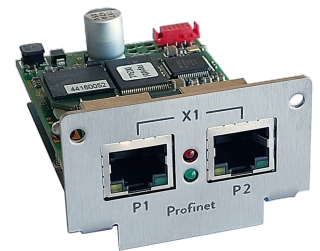

PRODUCT DATA SHEET

Standing: 2024-11-15

Profinet Module Advanced, LiBus
RJ45

Part Number: LRZ 932

Features

- Compatible with LAUDA PRO, Integral IN and Variocool, which have free module slots
- Profinet conformance class B, network load class III
- Two different operating modes as configurable virtual modules:
- Short mode: simple module for basic functionalities
- Large mode: Comprehensive module for complete control and parameterization of the device
- For real-time communication
- Software update via temperature control unit possible
- Scope of functions depending on the temperature control unit
- Mounting plate large