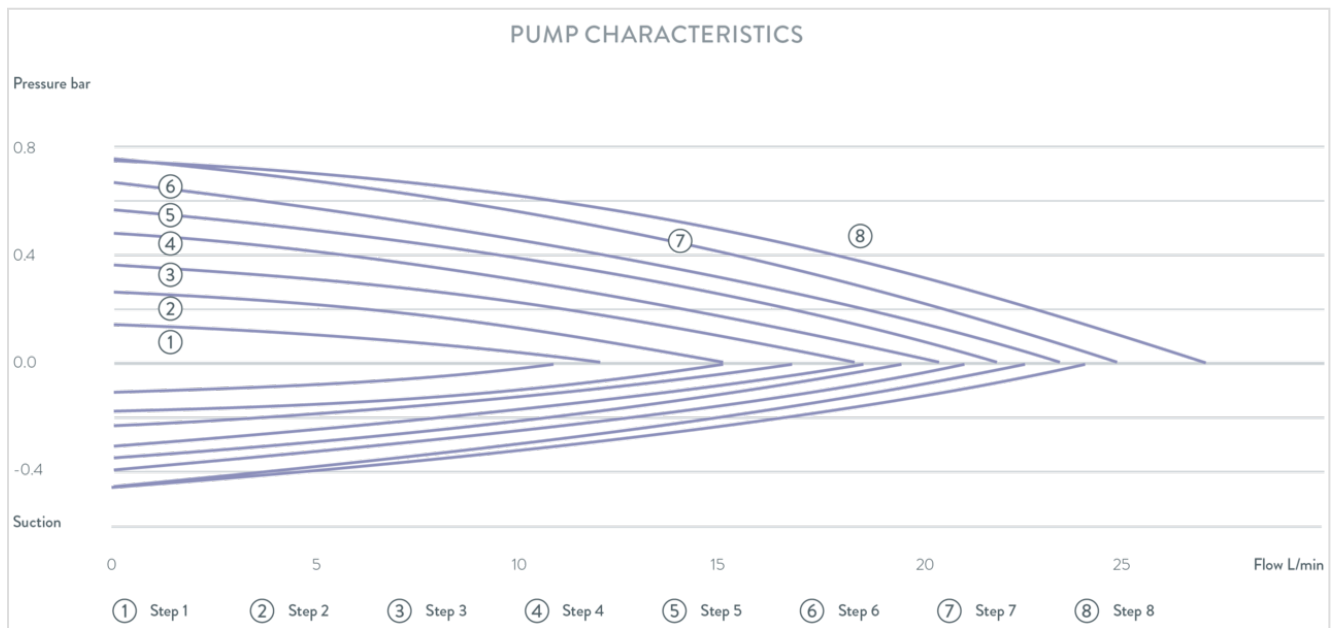

PRODUCT DATA SHEET

Standing: 2024-03-21

LAUDA Proline PBD C

Bridge thermostat 230 V; 50/60 Hz

Part Number: L001559

Reserve technical changes

LAUDA DR. R. WOBSEY GMBH & CO. KG
Laudaplatz 1 • 97922 Lauda-Königshofen • DE

T + 49 (0) 9343 503-0
info@lauda.de • www.lauda.de
WEEE-Reg-Nr.: DE 66 42 40 57

Kommanditgesellschaft: Sitz Lauda-Königshofen
Registergericht Mannheim • HRA 560069

Persönlich haftende Gesellschafterin:
LAUDA DR. R. WOBSEY Verwaltungs-GmbH
Sitz Lauda-Königshofen
Registergericht Mannheim • HRB 560226

Geschäftsführer:
Dr. Gunther Wobser (Vors.), Dr. Mario Englert,
Dr. Ralf Hermann, Dr. Marc Stricker
Beirat: Dr. Gerhard Wobser