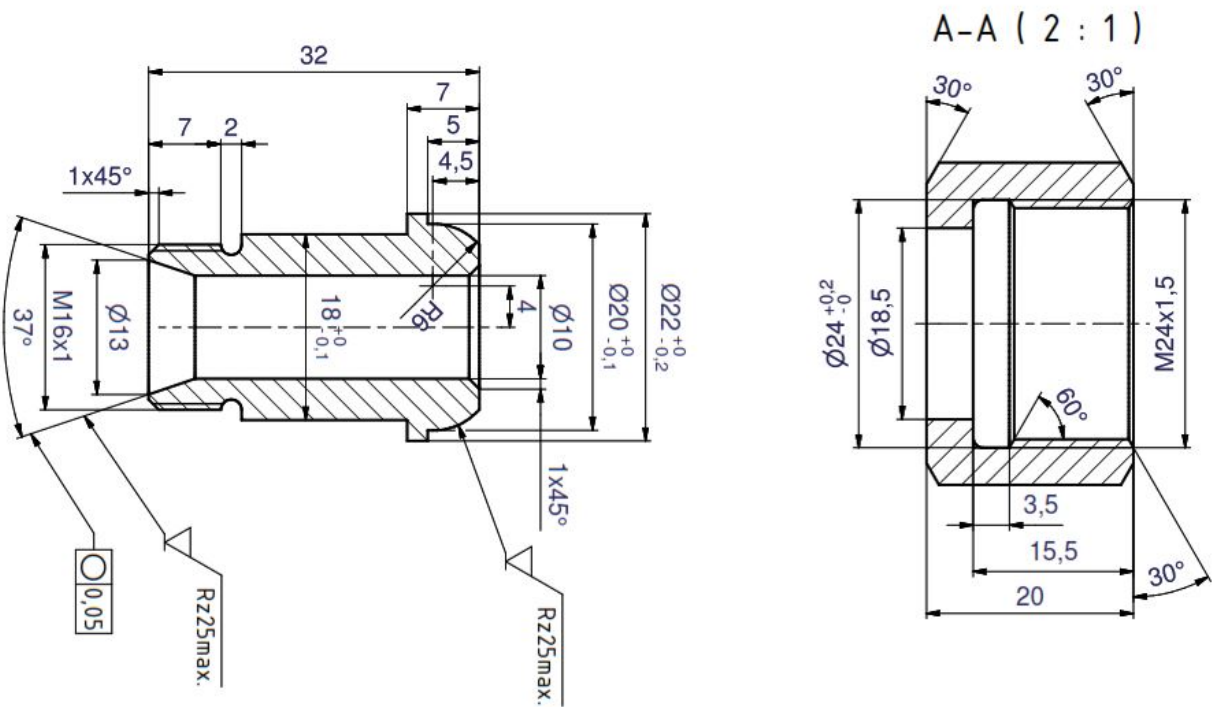

PRODUCT DATA SHEET

Standing: 2024-11-13

Adapter M24 x 1.5 I auf M16 x 1 O

Part Number: UD 880

Technical Features

Material

Stainless steel

Weight

0.1 kg

Reserve technical changes

LAUDA DR. R. WOBSEY GMBH & CO. KG
Laudaplatz 1 • 97922 Lauda-Königshofen • DE

T + 49 (0) 9343 503-0
info@lauda.de • www.lauda.de
WEEE-Reg-Nr.: DE 66 42 40 57

Kommanditgesellschaft: Sitz Lauda-Königshofen
Registergericht Mannheim • HRA 560069

Persönlich haftende Gesellschafterin:
LAUDA DR. R. WOBSEY Verwaltungs-GmbH
Sitz Lauda-Königshofen
Registergericht Mannheim • HRB 560226

Geschäftsführer:
Dr. Gunther Wobser (Vors.), Dr. Mario Englert,
Dr. Marc Stricker
Beirat: Dr. Gerhard Wobser